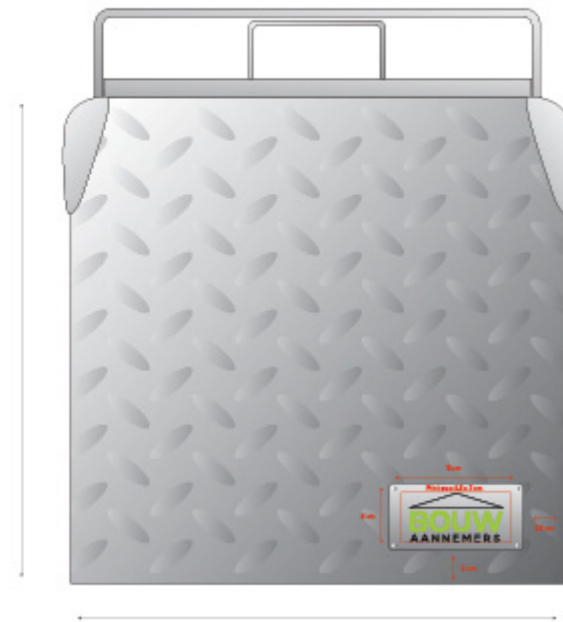

SELECT MATCHING FOOD ITEMS

RAW
EDITION

RETROCOOLER CHECKERPLATE **RAW**

The RetroCooler can be made out of checkerplate and stainless-steel. Available in 13 liter. A cool gift for the construction and transport sector. The RAW edition is available with a matching RAW gift package. Make your own selection of food and nonfood items.