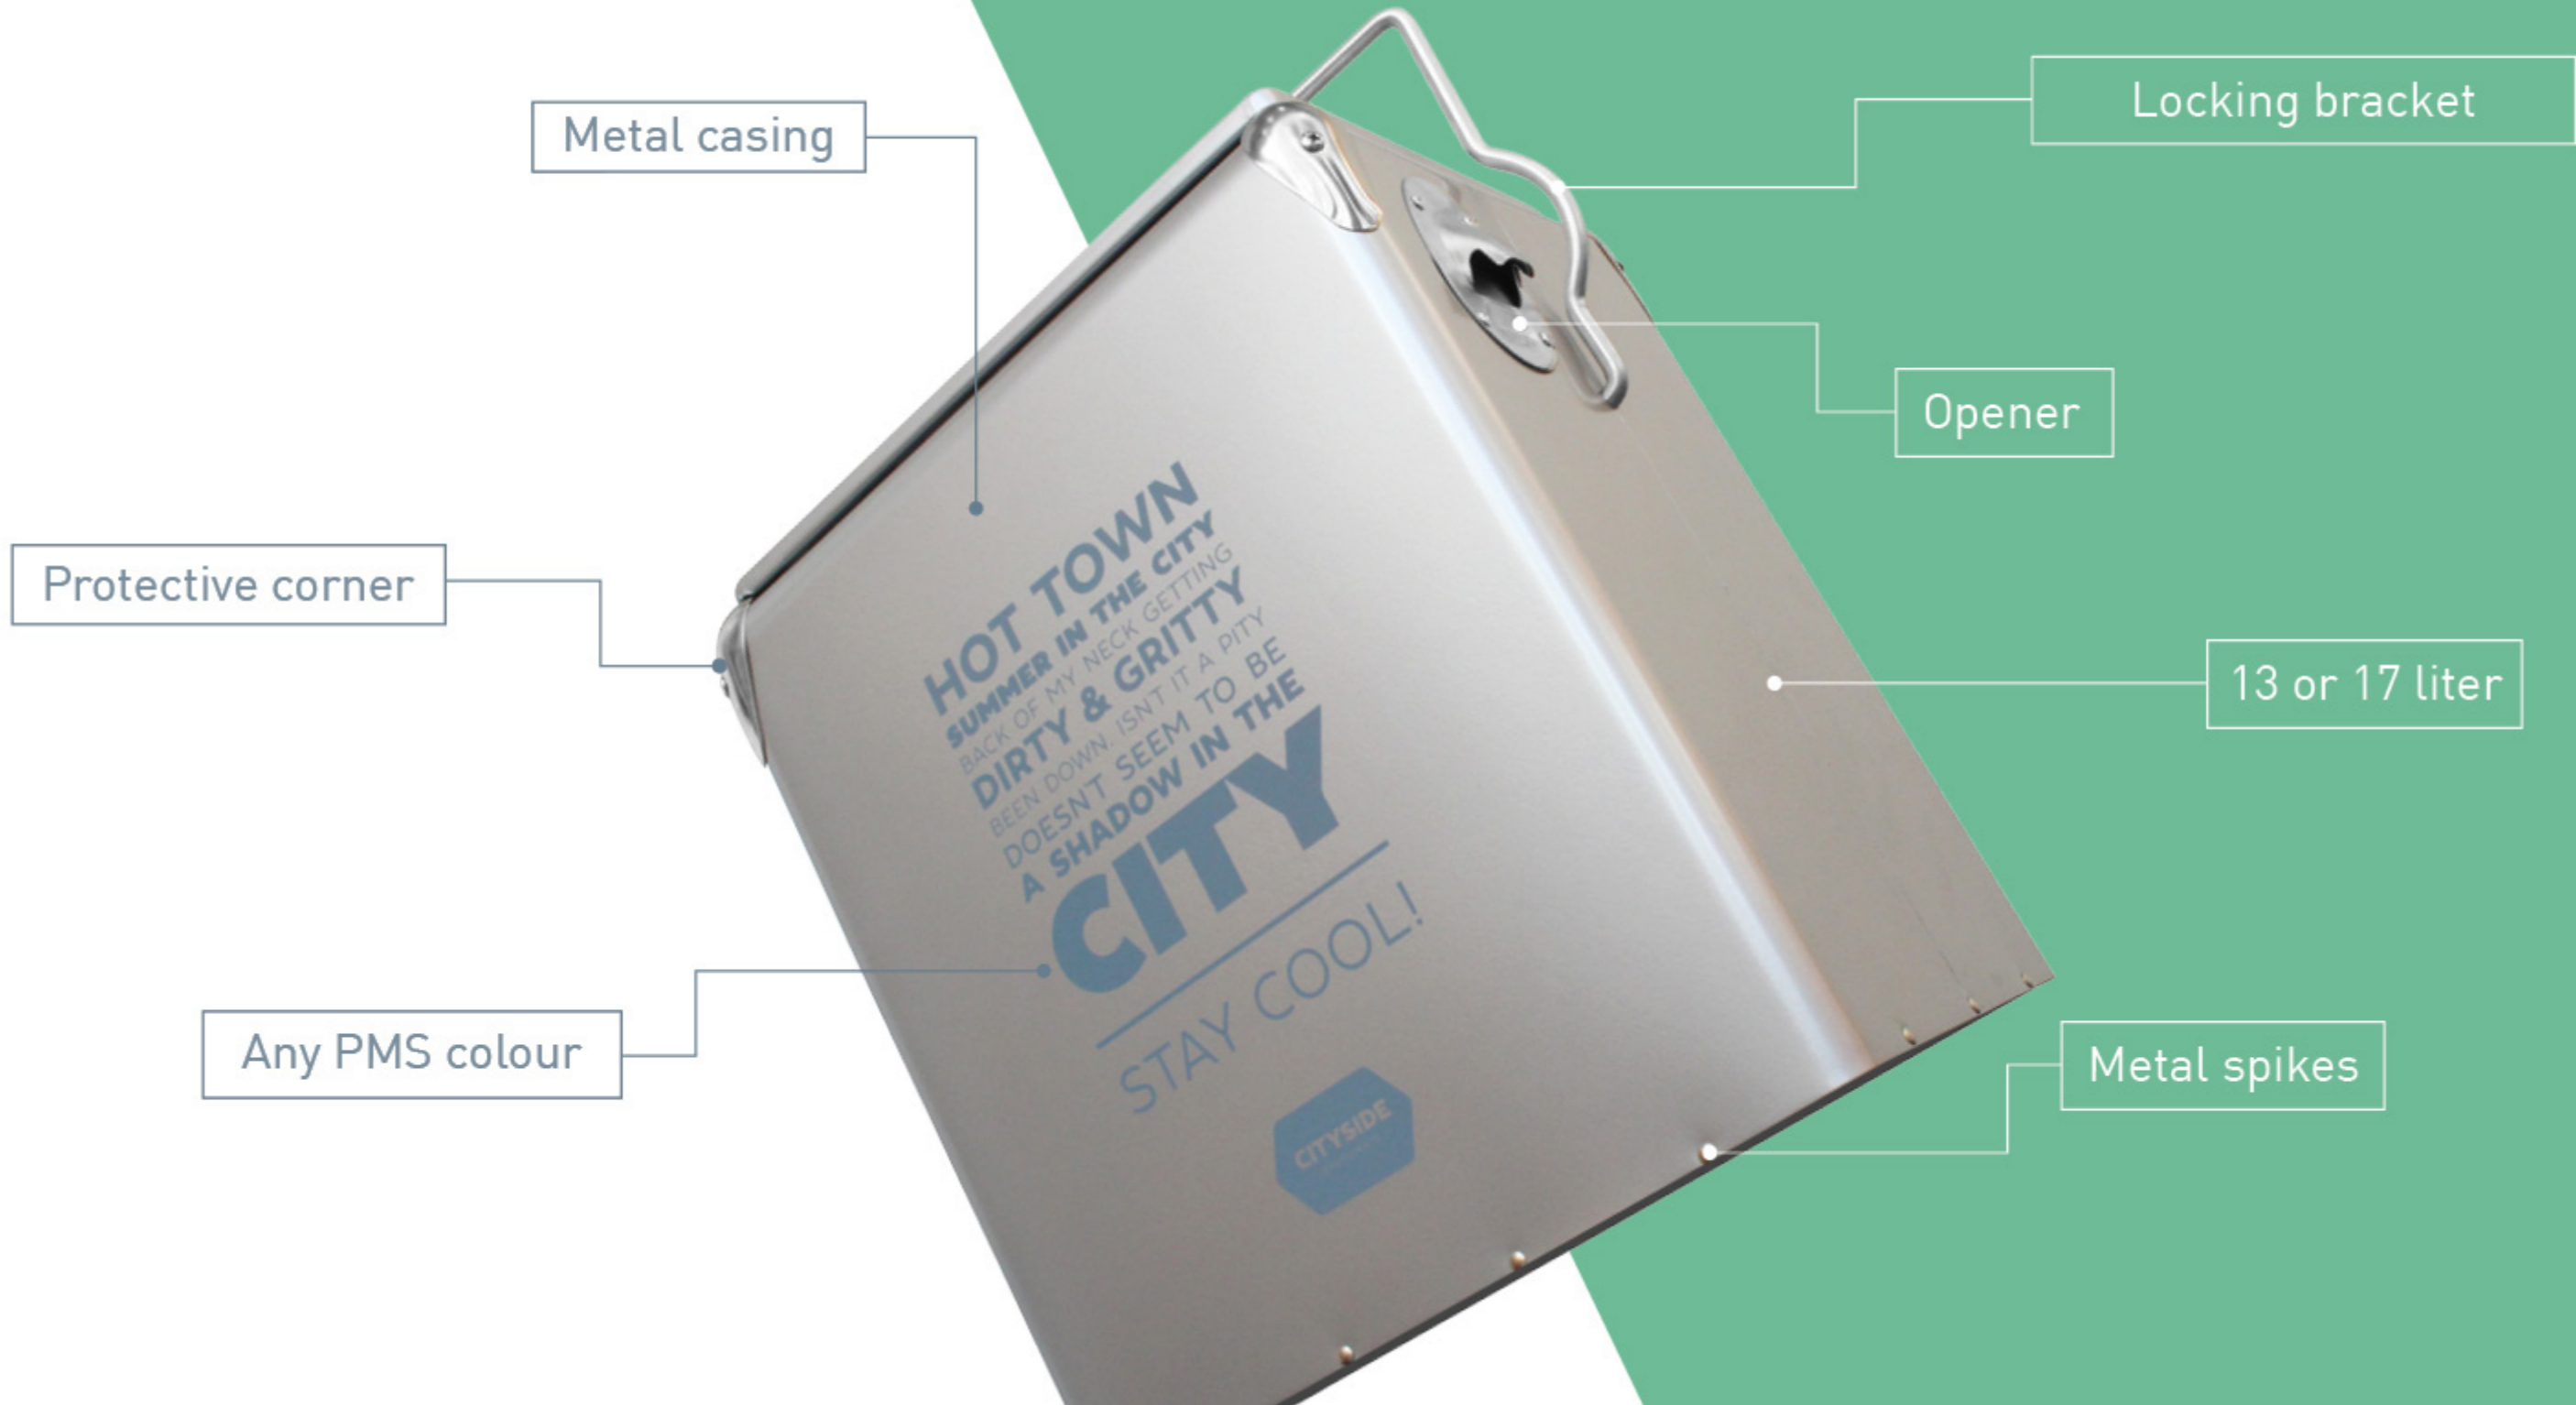

RetroCooler

ALWAYS A COOL GIFT

RETROCOOLER 13/17

A UNIQUE HIGH QUALITY GIFT

High-end cooler out of metal with aluminum inside. Available in 13 and 17 liter including opener and protective corners. The RetroCooler can be made out of coloured iron, checkerplate and stainless-steel. EU foodgrade 1935/2004 approved. One colour printed by silk-print. Two or more colours printed by watertransfer. Optional we can deliver the RetroCooler in a full colour printed giftbox. Custom made from 100 pieces.

**AVAILABLE SIZE:
13 AND 17 LITER**

13L size: 29.5 x 23.5 x 36 cm
17L size: 32 x 23.5 x 43 cm

HOT TOWN
SUMMER IN THE CITY
BACK OF MY NECK GETTING
DIRTY & GRITTY
BEEN DOWN. ISNT IT A PITY
DOESNT SEEM TO BE
A SHADOW IN THE
CITY
STAY COOL!

Metal casing

Locking bracket

Opener

Protective corner

13 or 17 liter

Any PMS colour

Metal spikes

HOT TOWN
SUMMER IN THE CITY
BACK OF MY NECK GETTING
DIRTY & GRITTY
BEEN DOWN. ISNT IT A PITY
DOESNT SEEM TO BE
A SHADOW IN THE
CITY
STAY COOL!

SELECT MATCHING FOOD ITEMS

RAW
EDITION

RETROCOOLER CHECKERPLATE **RAW**

The RetroCooler can be made out of checkerplate and stainless-steel. Available in 13 liter. A cool gift for the construction and transport sector. The RAW edition is available with a matching RAW gift package. Make your own selection of food and nonfood items.