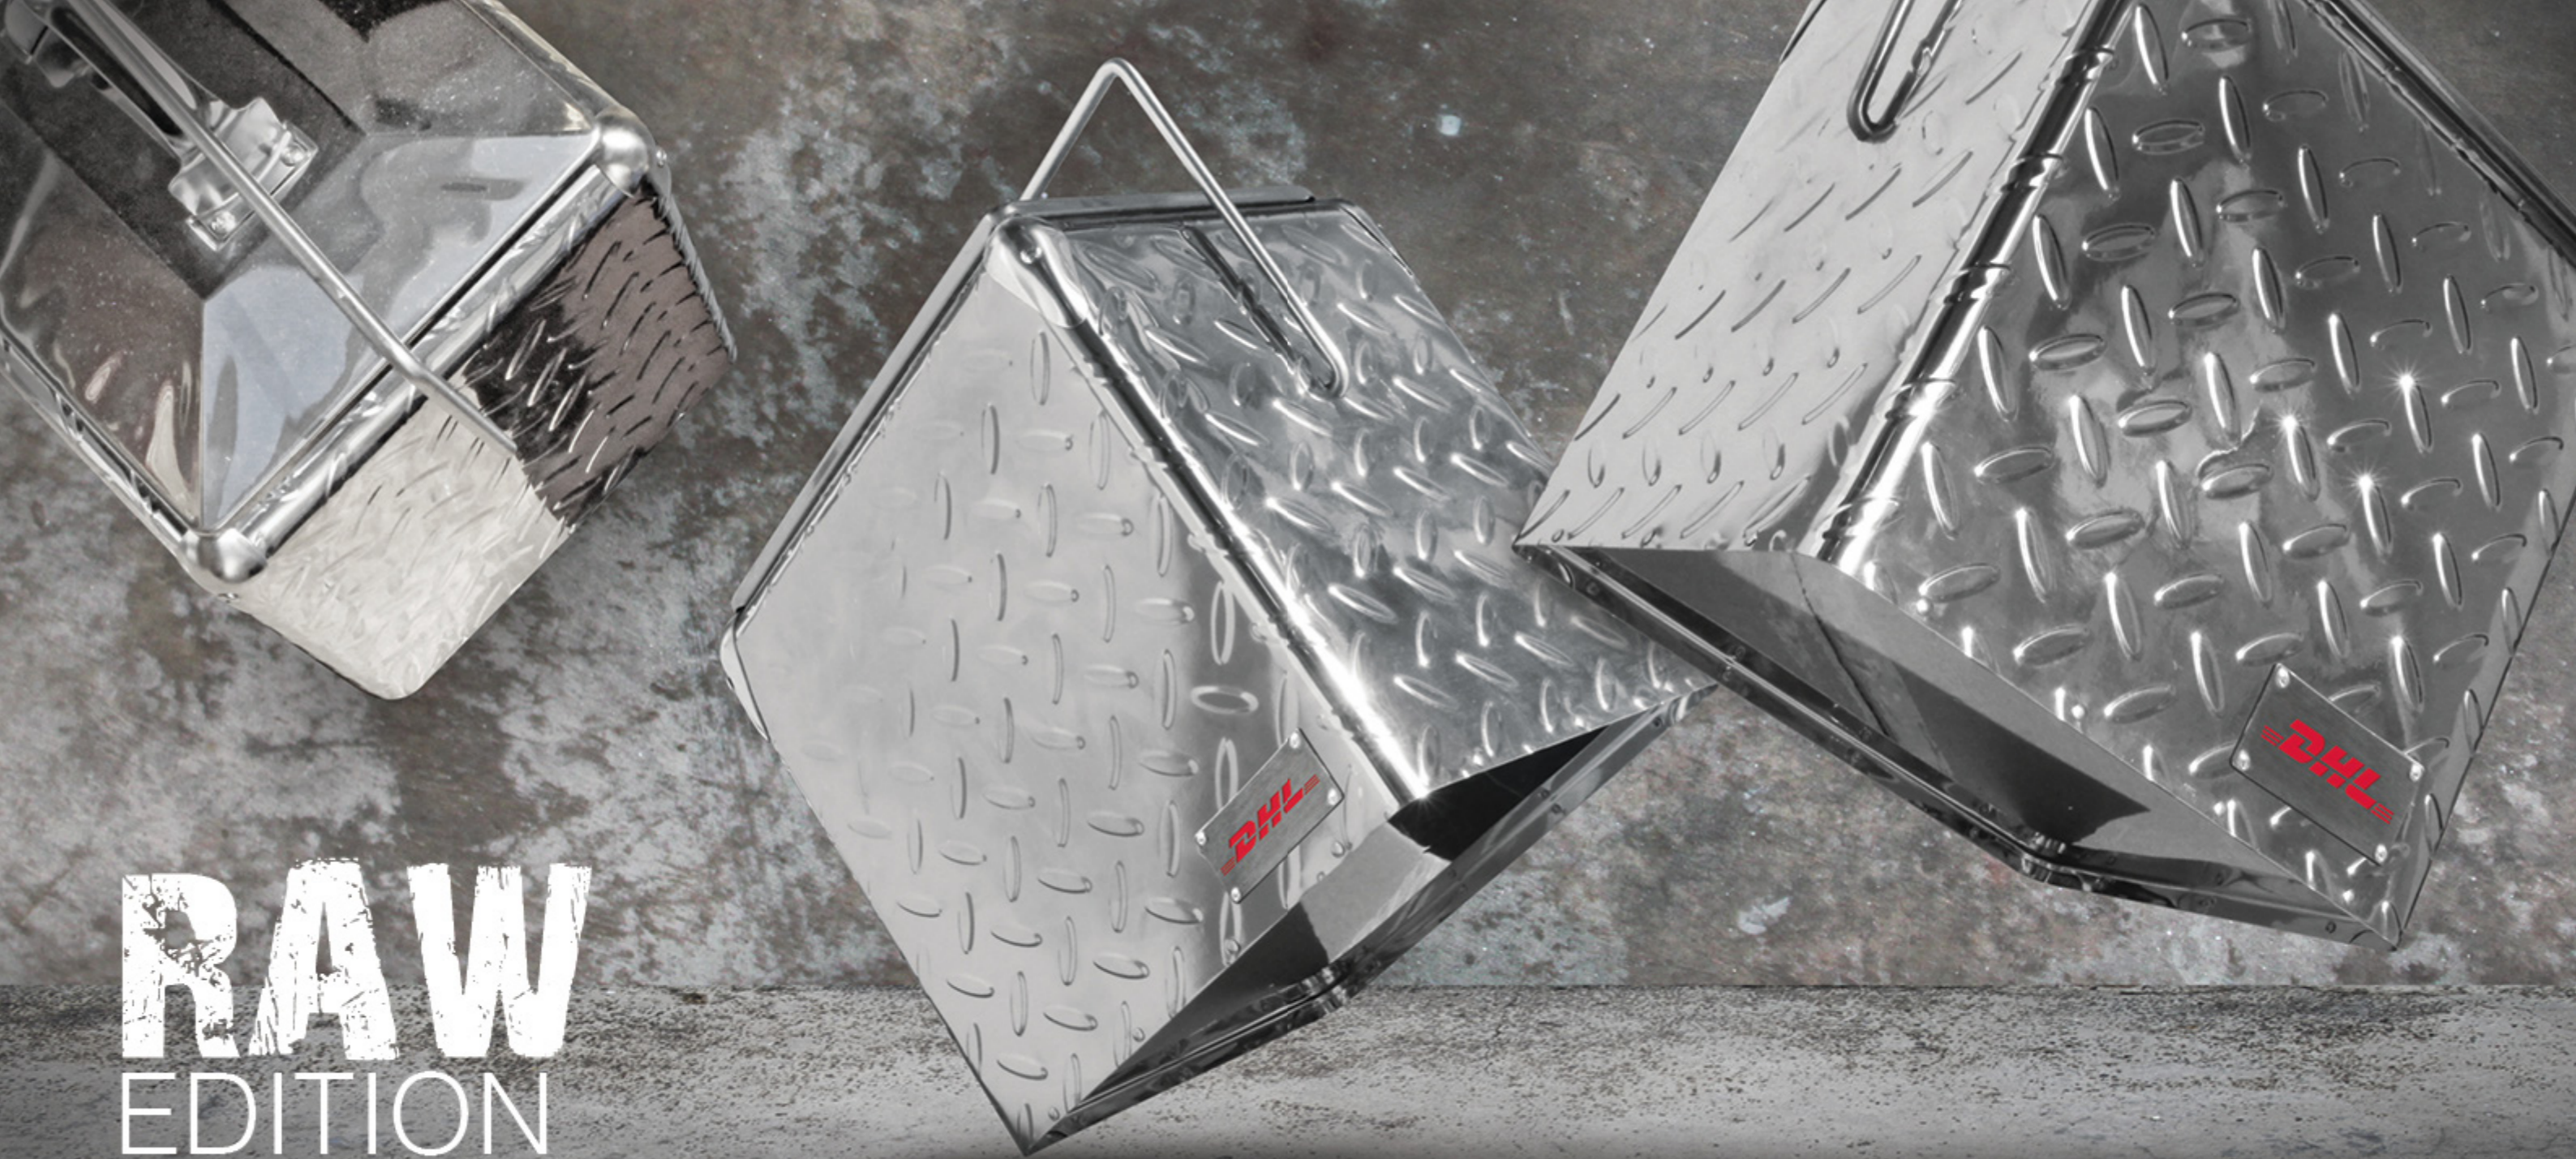

RetroCooler

ALWAYS A COOL GIFT

RETROCOOLER 13/17

A UNIQUE HIGH QUALITY GIFT

High-end cooler out of metal with aluminum inside. Available in 13 and 17 liter including opener and protective corners. The RetroCooler can be made out of coloured iron, checkerplate and stainless-steel. EU foodgrade 1935/2004 approved. One colour printed by silk-print. Two or more colours printed by watertransfer. Optional we can deliver the RetroCooler in a full colour printed giftbox. Custom made from 100 pieces.

SELECT MATCHING FOOD ITEMS

RAW
EDITION

RETROCOOLER CHECKERPLATE **RAW**

The RetroCooler can be made out of checkerplate and stainless-steel. Available in 13 liter. A cool gift for the construction and transport sector. The RAW edition is available with a matching RAW gift package. Make your own selection of food and nonfood items.